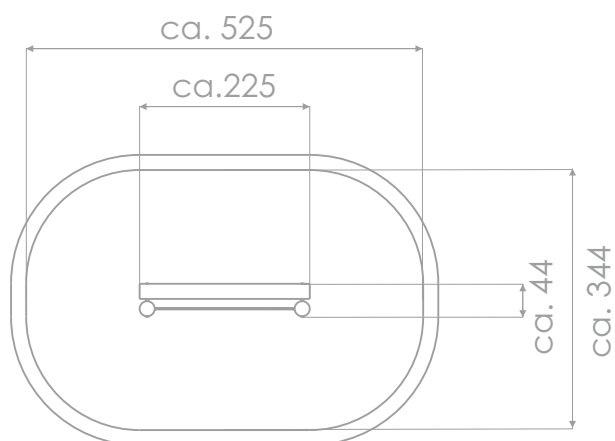

INFORMATION ABOUT THE PRODUCT

Dimensions	ca.44 x 225 cm
Safety zone	ca.344 x 525 cm
Safety zone area	ca.16 m ²
Overall height	ca.110 cm
Free fall height	ca.100 cm
Free fall height	2 persons
Product complies with EN 1176-1:2017-12	YES
Availability of spare parts	YES
Age range	3-12

According to EN 1176-1:2017-12 norm, the product requires applying a safety surface according to the product's free fall height.

Visualisation is for reference only,
actual appearance may vary.

SCALE 1:100